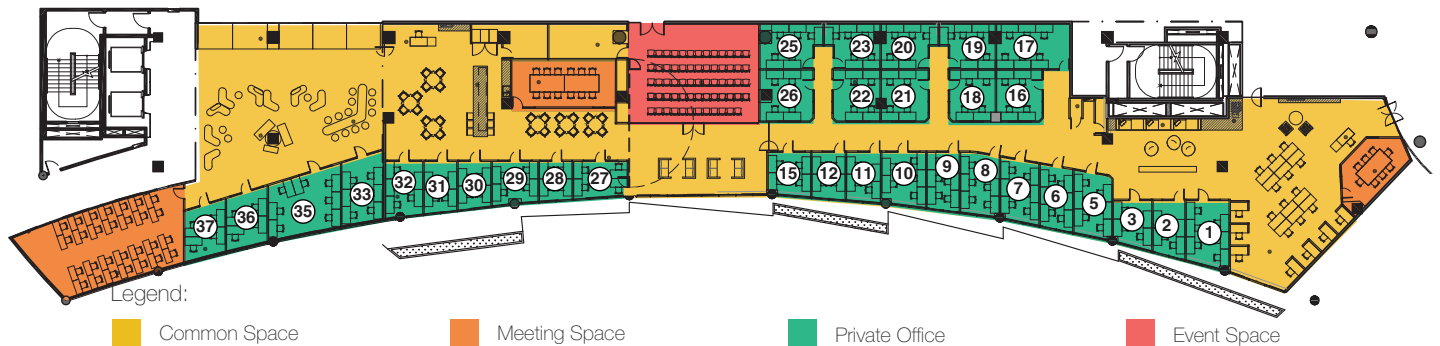

THE FLOOR PLAN

THE BENEFITS

Workspace

High Speed Internet

Free 12 Hours Meeting Rooms
Event Space & Facilities

Private Lounge

Registered
Business Address

Specialty Coffee